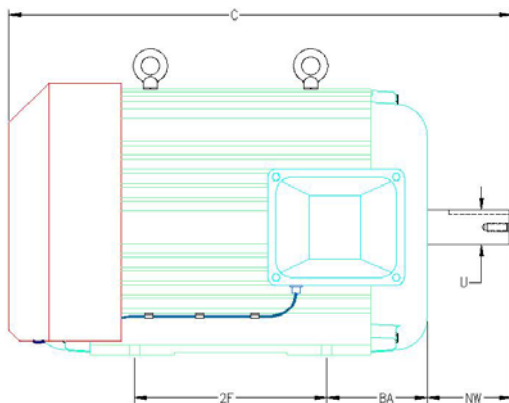

### SPECIFICATIONS:

Rating (hp)		15	20	30	40	50	60	75	100
Speed (rpm)		1800	1800/3600	1800	1800	1800	1800	1800	1800
Voltage (nominal)		230	230	230/460	230/460	460	460	460	460
Frequency (Hz)		60	60	60	60	60	60	60	60
Full Load Amps (FLA)		54	71	105/52	139/69	86	103	128	170
Locked Rotor Amps (LRA)		125	166	200/100	282/128	155	196	225	280
Full Load Torque (ft.lb.)		44	58/29	88/119	117/158	146	175	219	302
NEMA Frame Size:	Iron	256T	286T	365T	405T	405T	445T	445T	449T
Weight (lbs)	Iron	400	500	950	1800	1900	2000	2200	2700
Efficiency %		90	91	93	93.5	94.0	94.5	95	95.5
Ambient Starting Temp. Range	Ambient Starting Temperature is 4° C to 40° C. If your application is outside this range, please contact Precise Power Corp.								