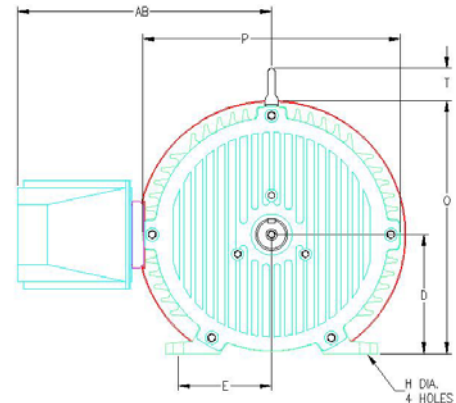

### SPECIFICATIONS:

Rating (hp)		15	20	30	40	50	60	75	100
Speed (rpm)		1800	1800/3600	1800	1800	1800	1800	1800	1800
Voltage (nominal)		230	230	230/460	230/460	460	460	460	460
Frequency (Hz)		60	60	60	60	60	60	60	60
Full Load Amps (FLA)		54	71	105/52	139/69	86	103	128	170
Locked Rotor Amps (LRA)		125	166	200/100	282/128	155	196	225	280
Full Load Torque (ft.lb.)		44	58/29	88/119	117/158	146	175	219	302
NEMA Frame Size:	Iron	256T	286T	365T	405T	405T	445T	445T	449T
Weight (lbs)	Iron	400	500	950	1800	1900	2000	2200	2700
Efficiency %		90	91	93	93.5	94.0	94.5	95	95.5
Ambient Starting Temp. Range	Ambient Starting Temperature is 4° C to 40° C. If your application is outside this range, please contact Precise Power Corp.								

**ADVISORY:**  
 Drawings for Graphical purposes only.

Frame	C*	D	E	H	NW	O*	P*	R	S	T	U	AB*	BA*	ES	2E	2F*
256T	24	6.25	5.00	0.53	4.50	13.50	14				1.625	12.0	3.75			8.25
365T	34.50	8.86	7.00	.66	6.08	18.28	19.29	2.021	.625	2.67	2.375	17.28	5.67	4.56	14.01	12.25
405T	41.22	10.00	8.00	.94	7.25	20.93	22.83	2.45	.75	3.56	2.875	21.54	6.08	5.26	16.00	13.74
445T*	47.70	11.00	9.00	.81	8.50	23.01	25.83	2.88	.875	2.67	3.375	22.24	7.50	7.33	18.00	16.50